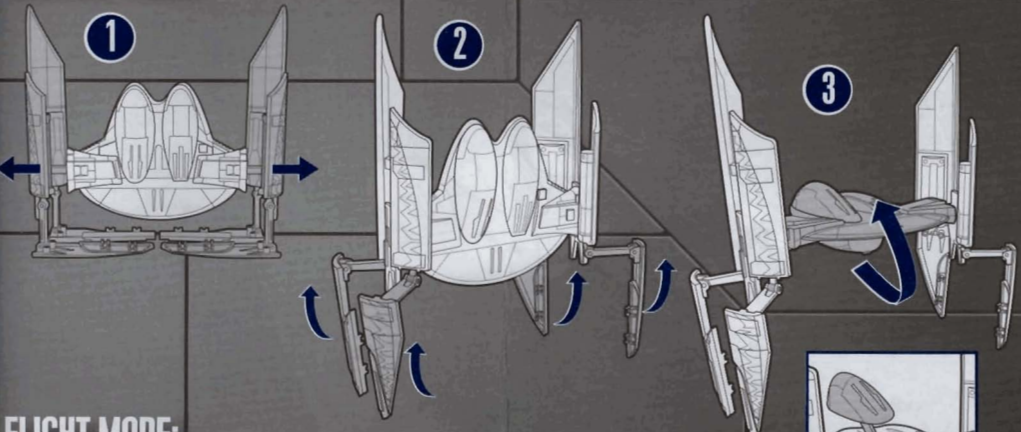

STAR WARS

THE CLONE WARS™

Some assembly required.
No tools needed. Includes vehicle,
projectiles, bombs and instructions.

AGES 4+
19695/94804 Asst.

HYENA BOMBER™

GROUND MODE:

The vehicle comes packaged with the wing sections separated, ready to be positioned for ground combat mode. To position the sections for this mode, move the sections into the configuration shown.

FLIGHT MODE:

Press the button to reveal the droid's head.

Straighten the bottom wing halves.

Slide the connector sections up into the top wing section.

1

Insert the projectile into the launcher.

2

Press the button to fire.

Additional projectiles in storage mode.

1

Insert the bomb into the compartment under the vehicle.

2

Press the button to release the bomb.

Product and colors may vary.
© 2010 Lucasfilm Ltd. & © or TM where indicated.
All rights reserved.
®* and/or TM* & © 2010 Hasbro. All Rights Reserved.
TM & © denote U.S. Trademarks.