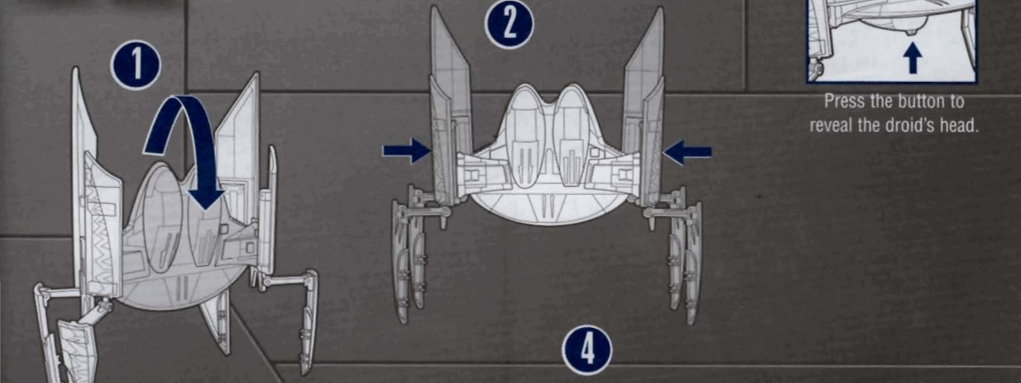

STAR WARS

THE CLONE WARS™

Some assembly required.
No tools needed. Includes vehicle,
projectiles, bombs and instructions.

AGES 4+
19695/94804 Asst.

HYENA BOMBER™

GROUND MODE:

The vehicle comes packaged with the wing sections separated, ready to be positioned for ground combat mode. To position the sections for this mode, move the sections into the configuration shown.

FLIGHT MODE:

Press the button to reveal the droid's head.

Straighten the bottom wing halves.

Slide the connector sections up into the top wing section.

1

Insert the projectile into the launcher.

2

Press the button to fire.

Additional projectiles in storage mode.

1

Insert the bomb into the compartment under the vehicle.

2

Press the button to release the bomb.

Product and colors may vary.
© 2010 Lucasfilm Ltd. & © or TM where indicated.
All rights reserved.
®* and/or TM* & © 2010 Hasbro. All Rights Reserved.
TM & © denote U.S. Trademarks.