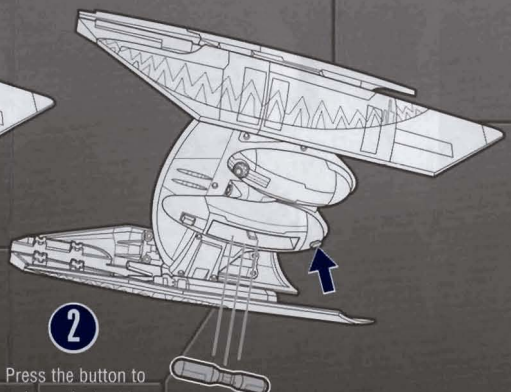

FLIGHT MODE:

Press the button to reveal the droid's head.

Straighten the bottom wing halves.

Slide the connector sections up into the top wing section.

1

Insert the projectile into the launcher.

2

Press the button to fire.

Additional projectiles in storage mode.

1

Insert the bomb into the compartment under the vehicle.

2

Press the button to release the bomb.

Product and colors may vary.
© 2010 Lucasfilm Ltd. & © or TM where indicated.
All rights reserved.
®* and/or TM* & © 2010 Hasbro. All Rights Reserved.
TM & © denote U.S. Trademarks.