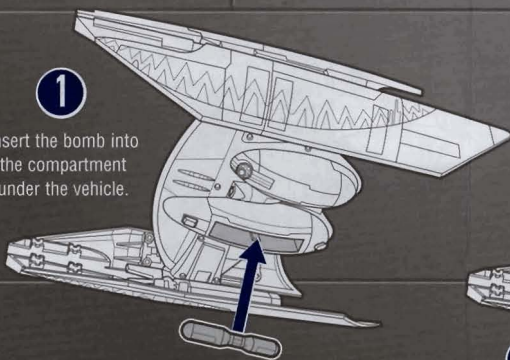

2

Press the button to release the bomb.