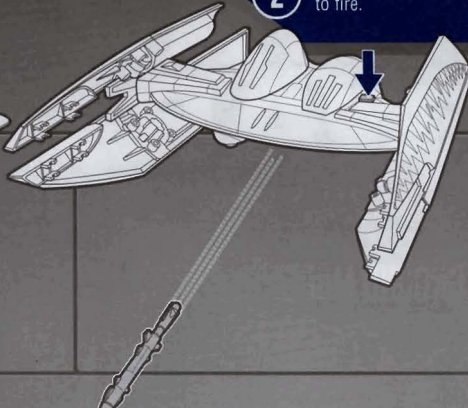

STAR WARS

THE CLONE WARS™

Some assembly required.
No tools needed. Includes vehicle,
projectiles, bombs and instructions.

AGES 4+
19695/94804 Asst.

HYENA BOMBER™

GROUND MODE:

The vehicle comes packaged with the wing sections separated, ready to be positioned for ground combat mode. To position the sections for this mode, move the sections into the configuration shown.

FLIGHT MODE:

Press the button to reveal the droid's head.

Straighten the bottom wing halves.

Slide the connector sections up into the top wing section.

1

Insert the projectile into the launcher.

2

Press the button to fire.

Additional projectiles in storage mode.

1

Insert the bomb into the compartment under the vehicle.

2

Press the button to release the bomb.

Product and colors may vary.
© 2010 Lucasfilm Ltd. & © or TM where indicated.
All rights reserved.
®* and/or TM* & © 2010 Hasbro. All Rights Reserved.
TM & © denote U.S. Trademarks.