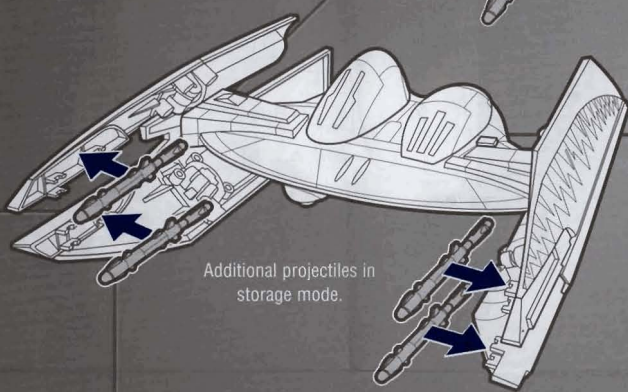

FLIGHT MODE:

Press the button to reveal the droid's head.

Straighten the bottom wing halves.

Slide the connector sections up into the top wing section.

1

Insert the projectile into the launcher.

2

Press the button to fire.

Additional projectiles in storage mode.

1

Insert the bomb into the compartment under the vehicle.

2

Press the button to release the bomb.

Product and colors may vary.
© 2010 Lucasfilm Ltd. & © or TM where indicated.
All rights reserved.
®* and/or TM* & © 2010 Hasbro. All Rights Reserved.
TM & © denote U.S. Trademarks.