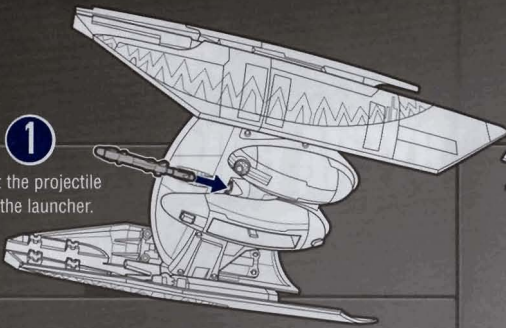

STAR WARS

THE CLONE WARS™

Some assembly required.
No tools needed. Includes vehicle,
projectiles, bombs and instructions.

AGES 4+
19695/94804 Asst.

HYENA BOMBER™

GROUND MODE:

The vehicle comes packaged with the wing sections separated, ready to be positioned for ground combat mode. To position the sections for this mode, move the sections into the configuration shown.

FLIGHT MODE:

Press the button to reveal the droid's head.

Straighten the bottom wing halves.

Slide the connector sections up into the top wing section.

1

Insert the projectile into the launcher.

2

Press the button to fire.