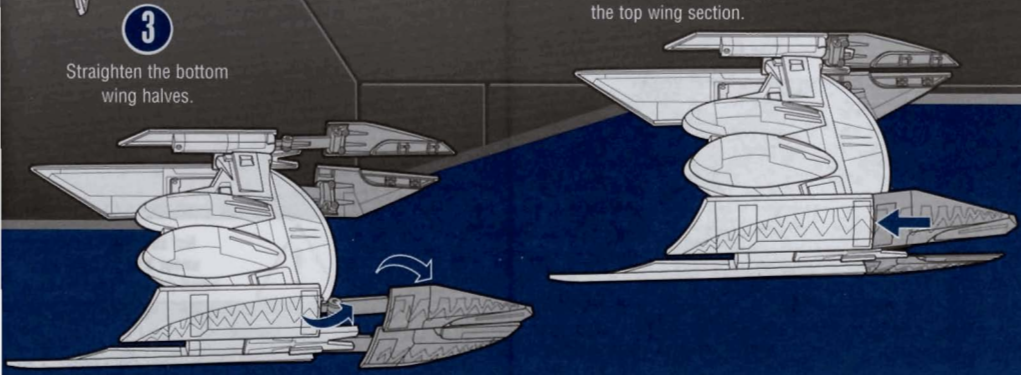

STAR WARS

THE CLONE WARS™

Some assembly required.
No tools needed. Includes vehicle,
projectiles, bombs and instructions.

AGES 4+
19695/94804 Asst.

HYENA BOMBER™

GROUND MODE:

The vehicle comes packaged with the wing sections separated, ready to be positioned for ground combat mode. To position the sections for this mode, move the sections into the configuration shown.

FLIGHT MODE:

Press the button to reveal the droid's head.

Straighten the bottom wing halves.

Slide the connector sections up into the top wing section.

1

Insert the projectile into the launcher.

2

Press the button to fire.